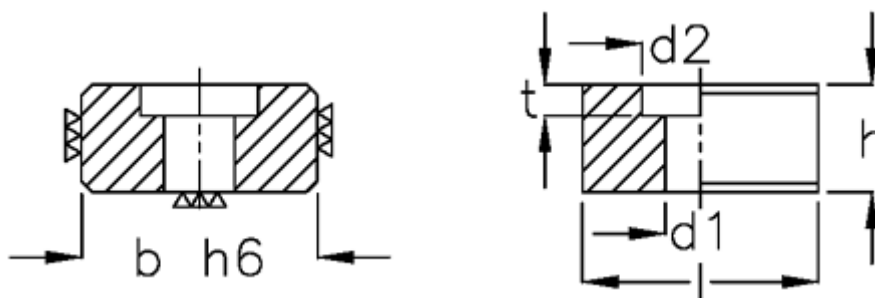

# Data Sheet

Article number: 20916011

Description: E+G Shallow T-nut  
GN 230-12

## Measures

b	= 12
d1	= 6
d2	= 10
H	= 8
L	= 20
screw	= M5x12
t	= 5.3